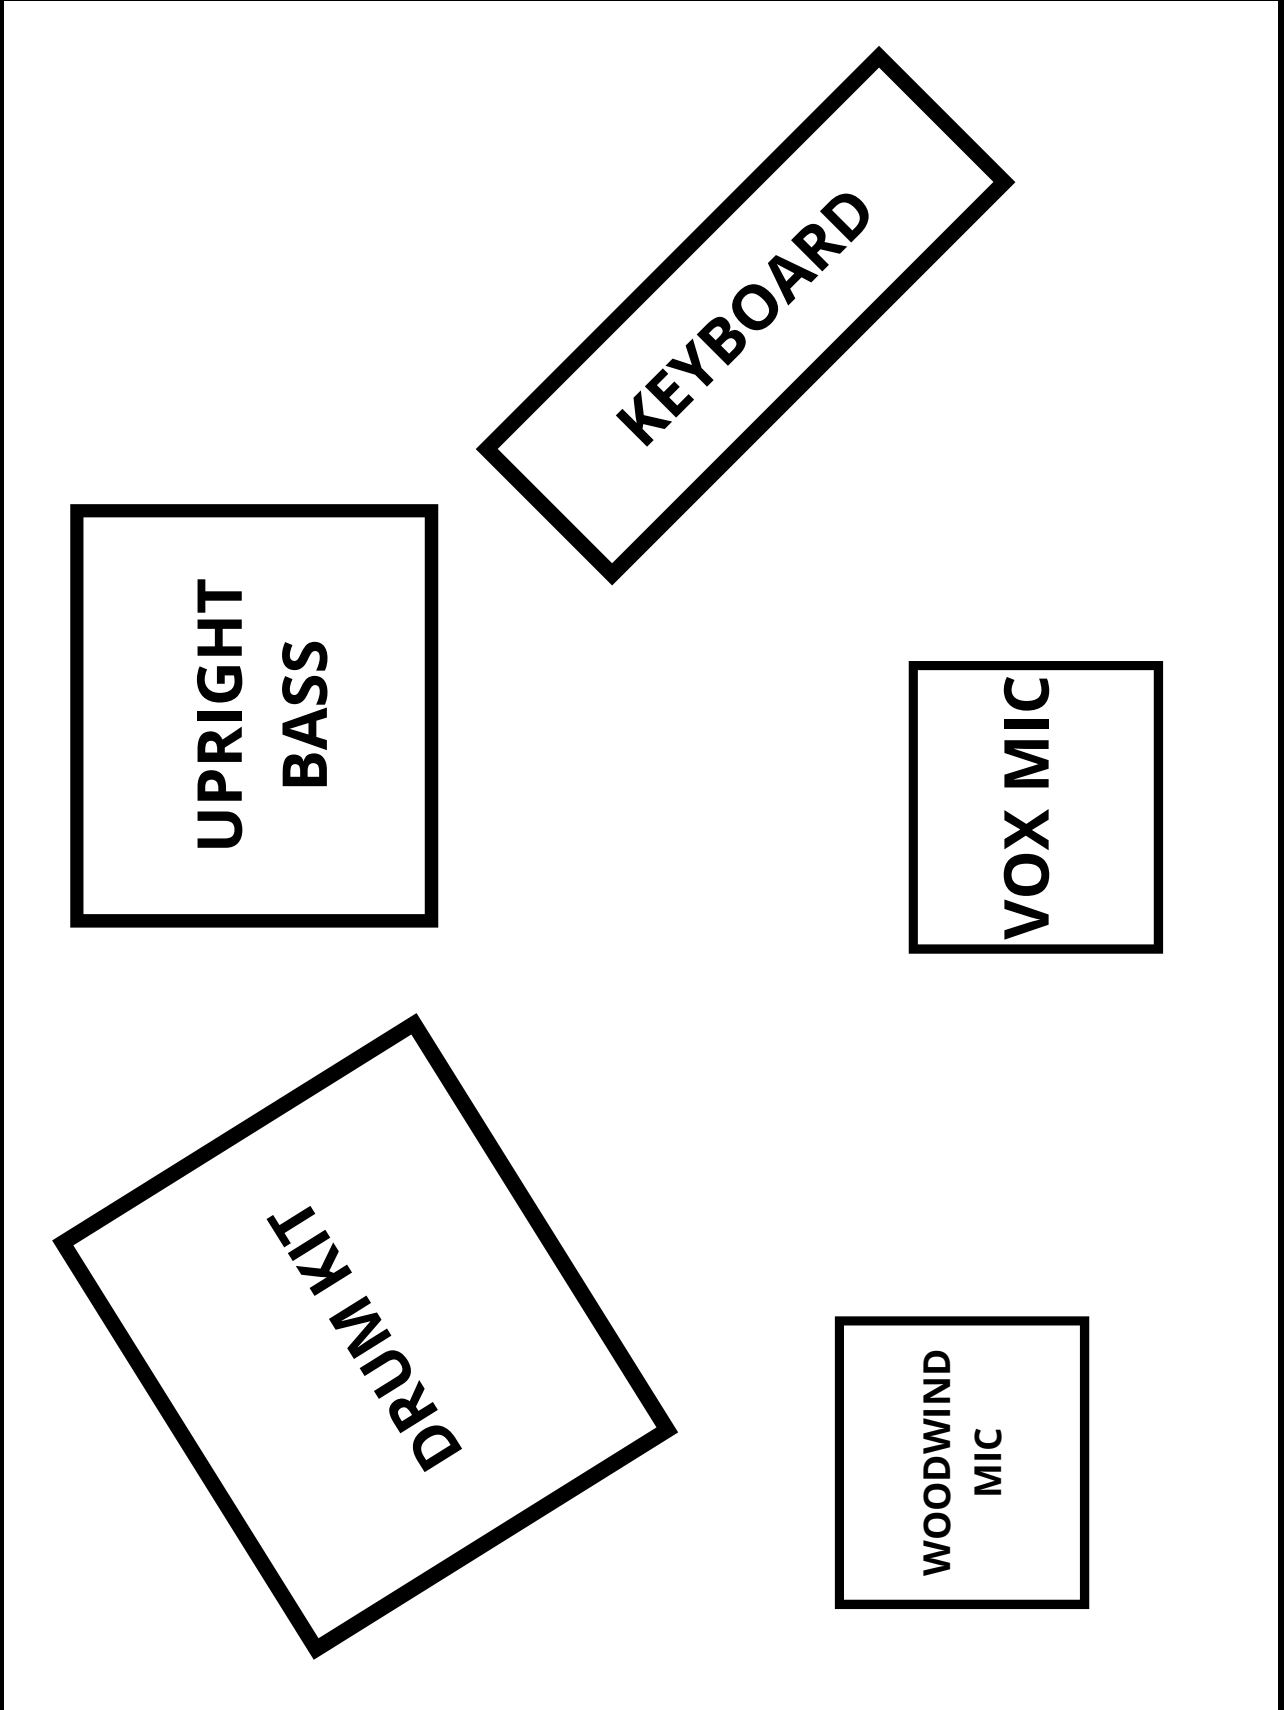

- The Academy of Contemporary Music, UK

FLOOR PLAN

3 METRES

4 METRES

FAQS

Private & Corporate Requirements:

- Access to power supply with multiple sockets.
- Water available.
- Food & soft drinks included in booking.