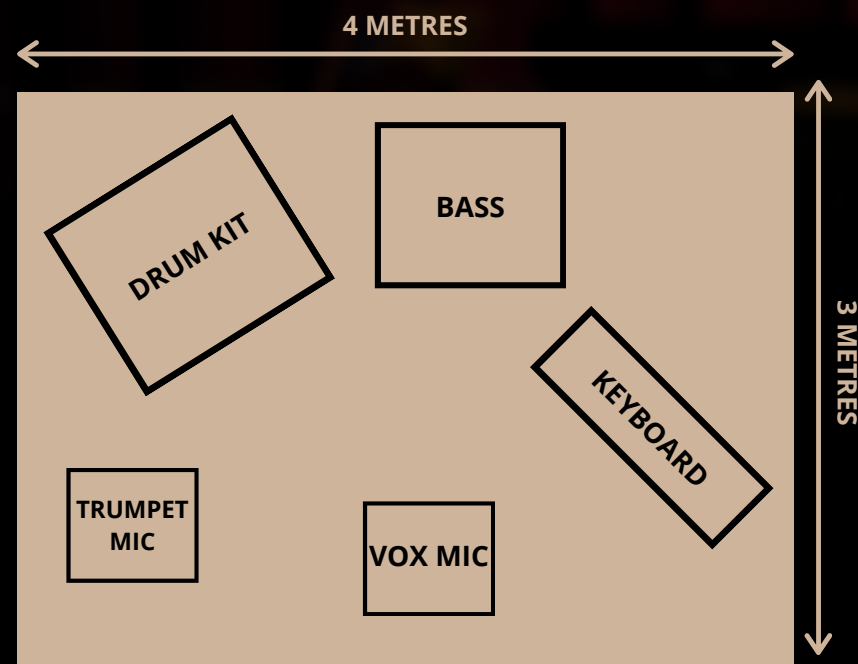

Socials

RUBYROBINSONMUSIC

RUBYROBINSONMUSIC

RUBYROBINSONMUSIC

RUBYTHEJAZZDIVA

RUBYROBINSONMUSIC

Floor Plans

*Suitable for Solo.

*Suitable for Duo & Trio.

*Suitable for Quintet & Quartet.

PLEASE NOTE:

-These measurements are for **ideal** scenarios. All arrangements can be catered for.

-For Big Band requirements and measurements, please **enquire** separately.